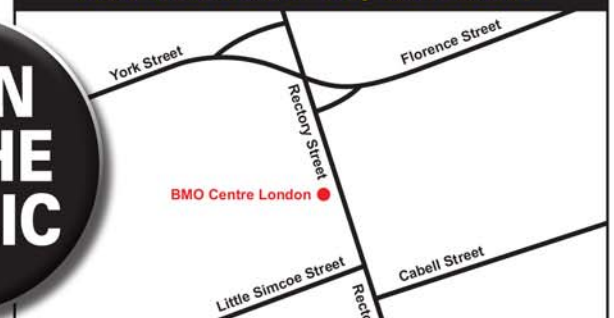

4 DAYS ONLY!

TUES. OCT. 6TH – 4:00 P.M.-9:00 P.M.
WED. OCT. 7TH – 9:00 A.M.-9:00 P.M.
THURS. OCT. 8TH – 9:00 A.M.-9:00 P.M.
FRI. OCT. 9TH – 9:00 A.M.-9:00 P.M.

BMO CENTRE LONDON
295 RECTORY ST, LONDON

FRONT OF THE LINE! Tues., Wed., Thurs. & Fri.

OVER 4,000 GYM & ATHLETIC BAGS

STARTING FROM
\$7

TOP BRANDS - EXTREME VALUE. RIGHT IN YOUR NEIGHBOURHOOD!

Join us at:
BMO Centre London
295 Rectory Street
London, ON

facebook.com/athleticlocker

@athleticlocker
@ALO_stores

Stay connected and find out when Athletic Locker events are in your neighbourhood.

athleticlockeroutlet.com

BLOW OUT SALE BUCKS

SAVE \$5.00

OPEN TO THE PUBLIC

BMO CENTRE LONDON
295 RECTORY ST, LONDON

One Coupon per Family per visit on Minimum Purchase of \$60.
Valid October 6th to 9th, 2015 at the BMO Centre London Event.